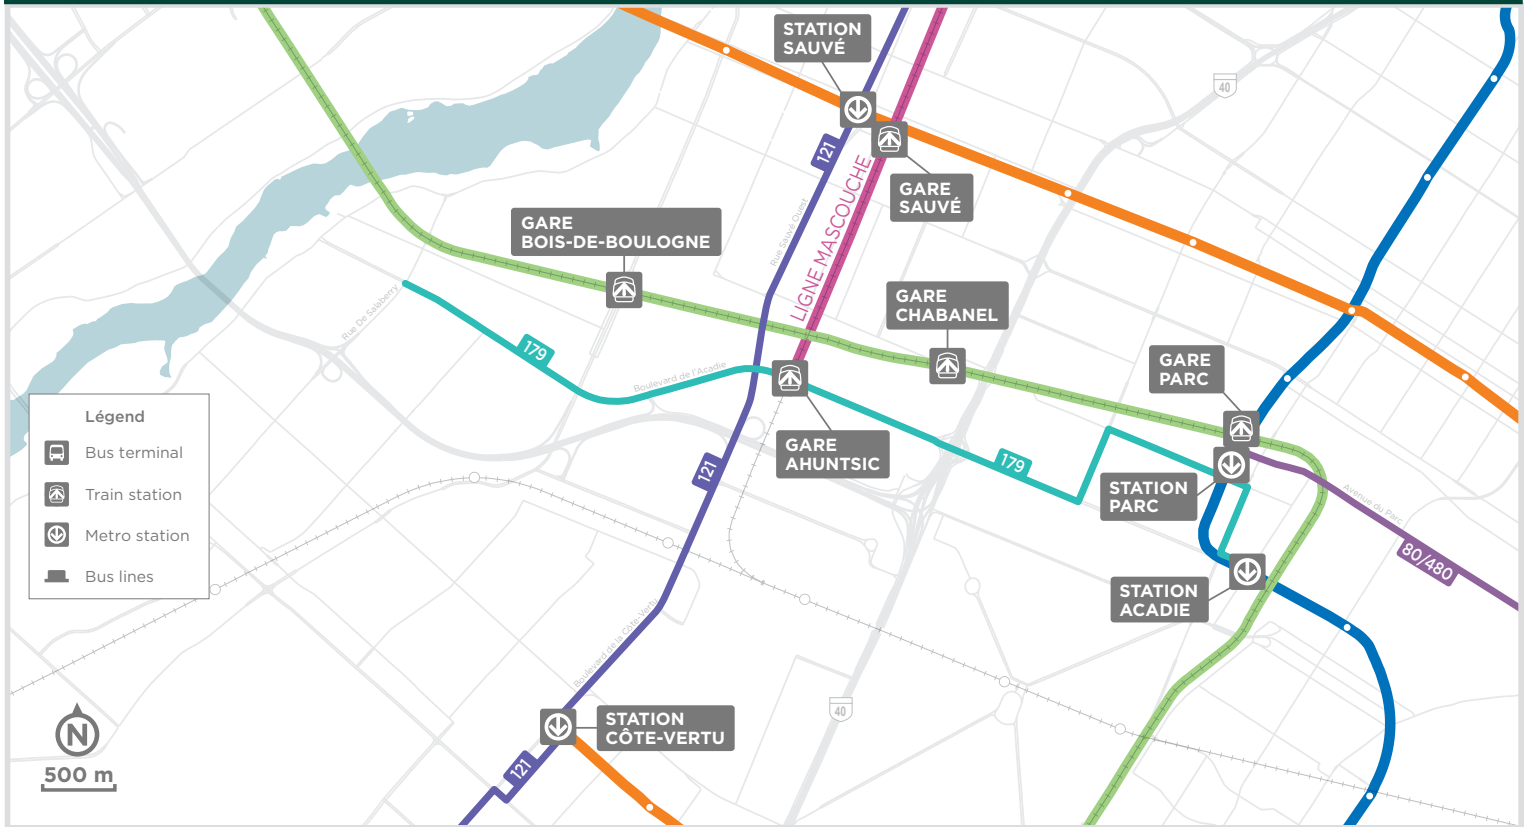

## Ahuntsic/Sauvé area

### TRAVEL OPTIONS

#### BOIS-DE-BOULOGNE AND CHABANEL TRAIN STATIONS

- **Saint-Jérôme** Line to Lucien-L'Allier train stations

#### Local network :

- **Line 121** Sauvé to Côte-Vertu station
- **Line 179** to Acadie station