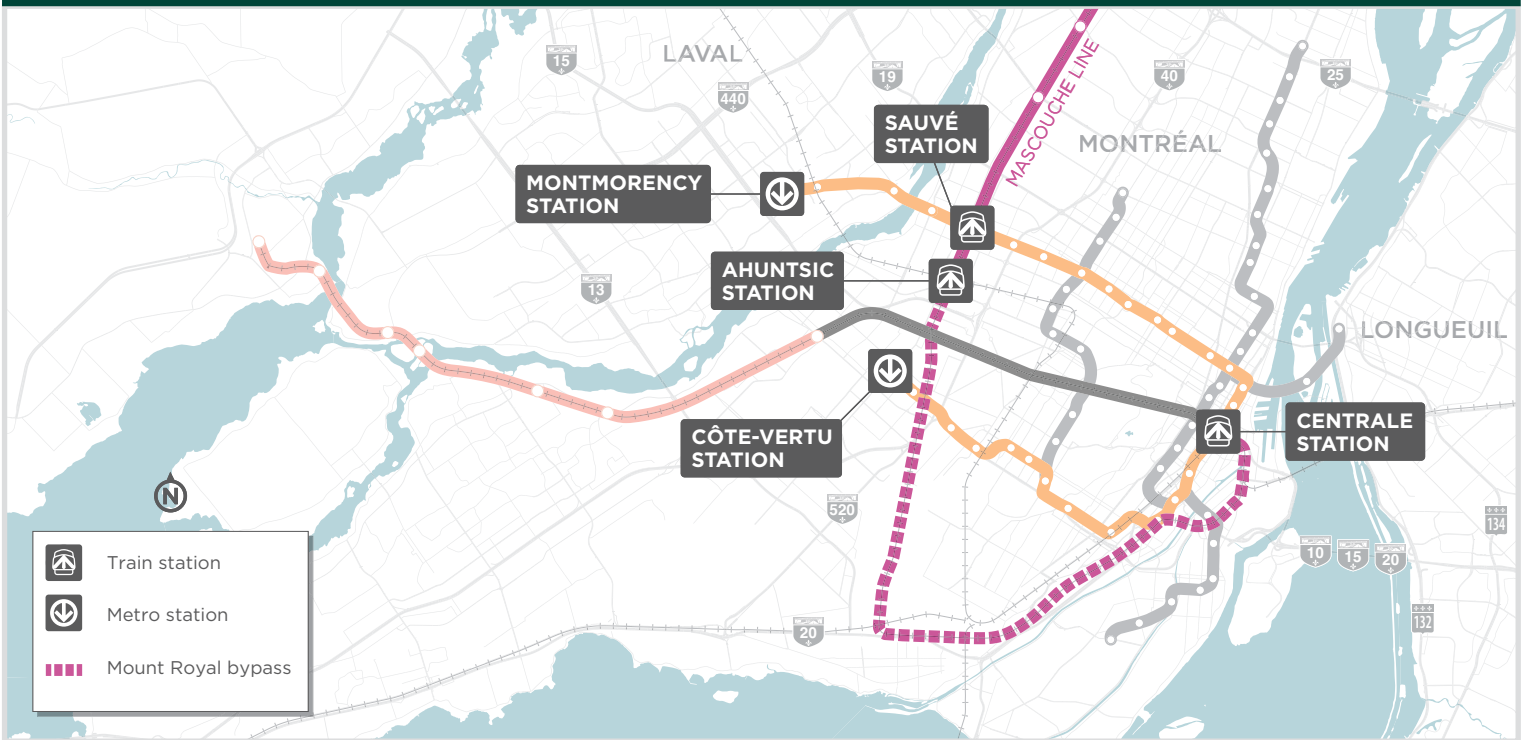

### TRAVEL OPTIONS

#### BOIS-DE-BOULOGNE AND CHABANEL TRAIN STATIONS

- **Saint-Jérôme** Line to Lucien-L'Allier train stations

#### Local network :

- **Line 121** Sauvé to Côte-Vertu station
- **Line 179** to Acadie station

### MASCOUCHE LINE EXTENSION MOUNT ROYAL BYPASS

- 2 departures during the morning peak hours and 2 departures during the evening peak hours.

Visit [quebec.ca/mobilitemontreal](https://quebec.ca/mobilitemontreal)